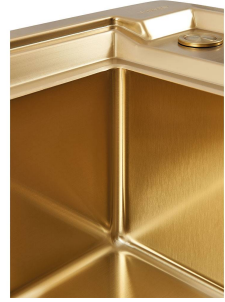

GALLERY

EQUIPMENT